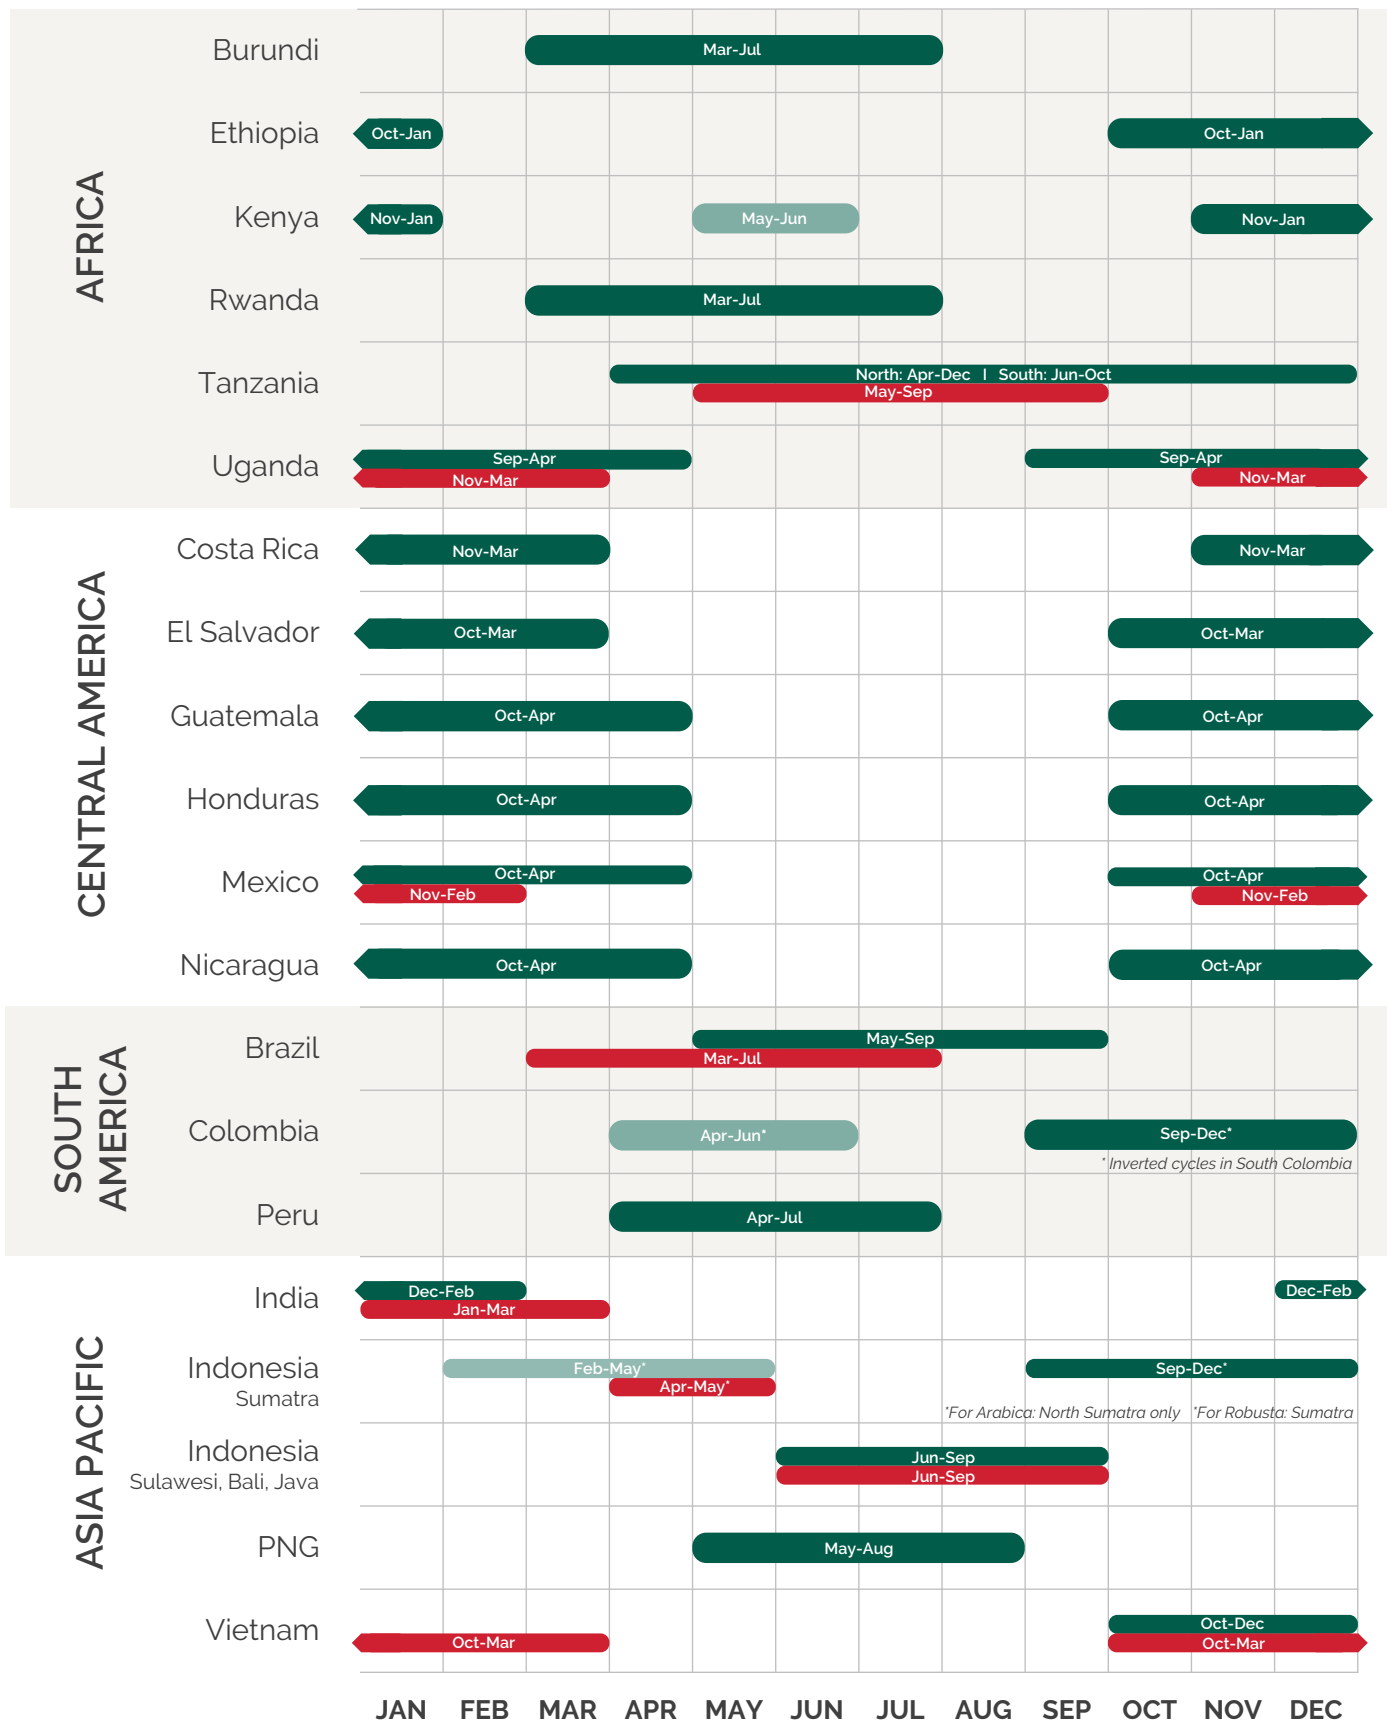

COFFEE HARVEST CALENDAR

Arabica Main Crop

Arabica Fly Crop

Robusta Main Crop

LIST + BEISLER

JAN FEB MAR APR MAY JUN JUL AUG SEP OCT NOV DEC

Note: Harvest periods may vary by region within a country.